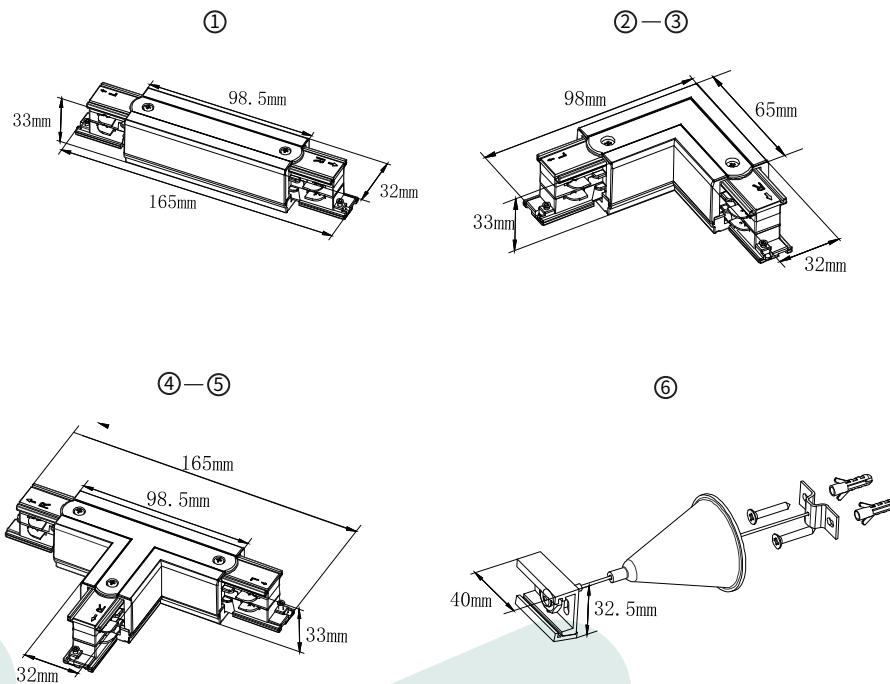

TECHNICAL DATA SHEET.

KOSOON®

Features:

Model:TRA001

- Four-wire square guide

Technical Parameters:

Model	TRA001 ①AI01B/N ②AL01S B/N ③AT01D B/N ④AT01S B/N ⑤AT02S B/N ⑥AS01B/N
Color	White / Black
Dimensions:	①165*32*33mm ②98*32*33mm ③98*32*33mm ④165*98.5*33mm ⑤165*98.5*33mm ⑥98*32*33mm
InputVoltage	220V-240V
Warranty	3Years
Certification	CE, RosH

Dimensions:

Product Image: