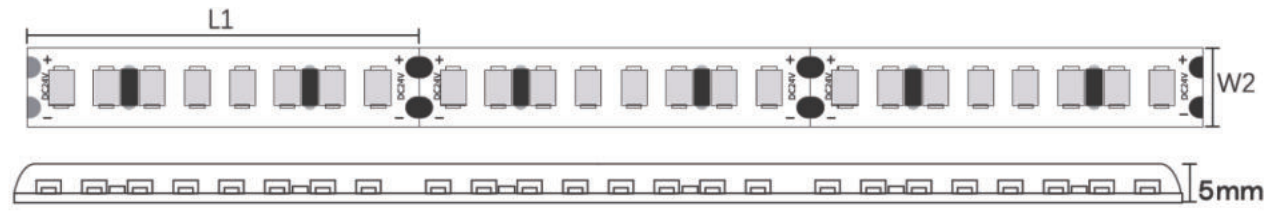

S0404

LED Qty	L1(LEDs/cut)	W2(mm/ft)	H3(mm/inch)
238	29.4/7	10/0.39"	5/0.19"

S0501

LED Qty	L1(LEDs/cut)	W2(mm/ft)	H3(mm/inch)
70	100/7	10/0.39"	4.4/0.17"

S0502

LED Qty	L1(LEDs/cut)	W2(mm/ft)	H3(mm/inch)
140	50/7	10/0.39"	4.4/0.17"