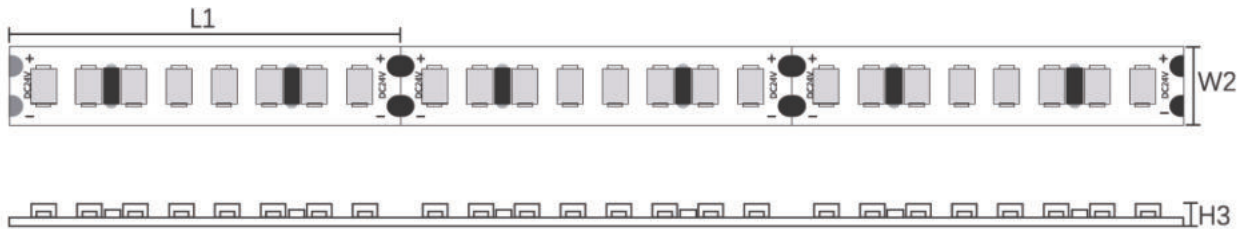

## Installation

S0301/S0302/S0303

S0304/S0305

LED Qty	L1(LEDs/cut)	W2(mm/ft)	H3(mm/inch)
120	20/6"	5/0.19"	1.4/0.05"

S0306/S0307/S0308

LED Qty	L1(LEDs/cut)	W2(mm/ft)	H3(mm/inch)
140	50/7	8/0.31"	1.4/0.05"

S0309/S0310/S0311/S0312/S0313