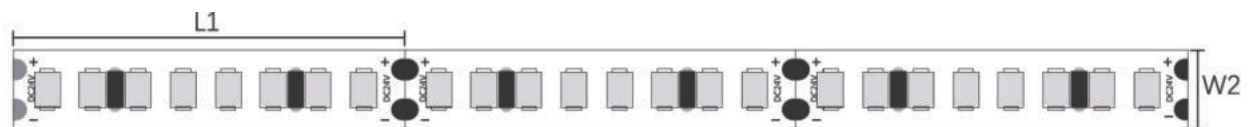

LED Qty	L1(LEDs/cut)	W2(mm/ft)	H3(mm/inch)
238	29.4/7	10/0.39"	1.4/0.05"

S0401/S0402

LED Qty	L1(LEDs/cut)	W2(mm/ft)	H3(mm/inch)
70	100/7	8/0.31"	1.4/0.05"

S0403

LED Qty	L1(LEDs/cut)	W2(mm/ft)	H3(mm/inch)
140	50/7	8/0.31"	5/0.19"

S0404

LED Qty	L1(LEDs/cut)	W2(mm/ft)	H3(mm/inch)
238	29.4/7	10/0.39"	5/0.19"

S0501

LED Qty	L1(LEDs/cut)	W2(mm/ft)	H3(mm/inch)
70	100/7	10/0.39"	4.4/0.17"

S0502

LED Qty	L1(LEDs/cut)	W2(mm/ft)	H3(mm/inch)
140	50/7	10/0.39"	4.4/0.17"