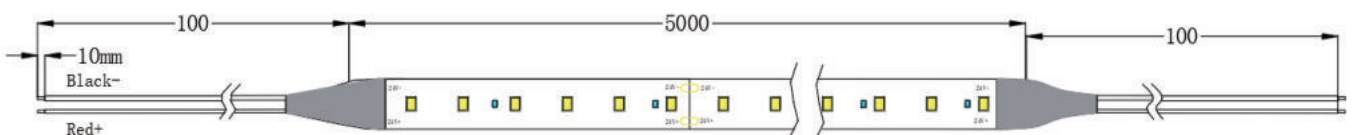

LED Qty	L1(LEDs/cut)	W2(mm/ft)	H3(mm/inch)
238	29.4/7	10/0.39"	5/0.19"