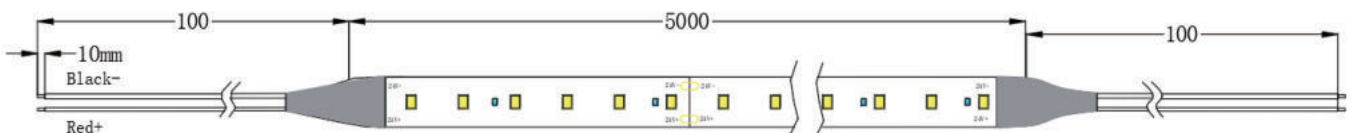

LED Qty	L1(LEDs/cut)	W2(mm/ft)	H3(mm/inch)
238	29.4/7	10/0.39"	1.4/0.05"

S0401/S0402

LED Qty	L1(LEDs/cut)	W2(mm/ft)	H3(mm/inch)
70	100/7	8/0.31"	1.4/0.05"

S0403

LED Qty	L1(LEDs/cut)	W2(mm/ft)	H3(mm/inch)
140	50/7	8/0.31"	5/0.19"