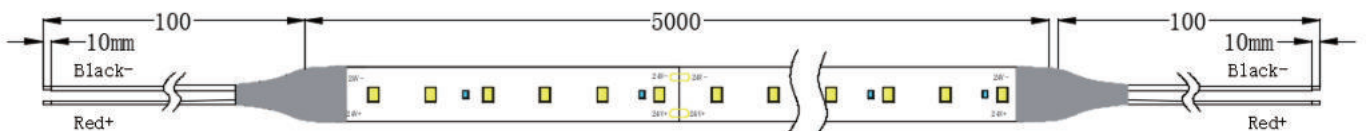

## Installation

S0301/S0302/S0303

S0304/S0305

LED Qty	L1(LEDs/cut)	W2(mm/ft)	H3(mm/inch)
120	20/6"	5/0.19"	1.4/0.05"

S0306/S0307/S0308

LED Qty	L1(LEDs/cut)	W2(mm/ft)	H3(mm/inch)
140	50/7	8/0.31"	1.4/0.05"

S0309/S0310/S0311/S0312/S0313