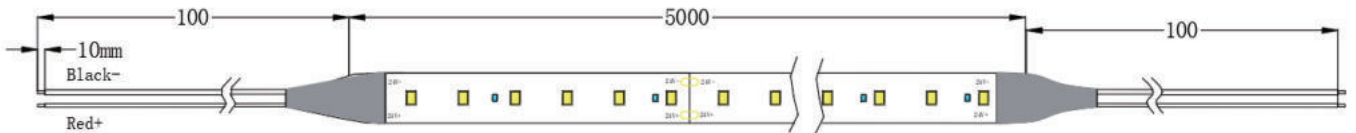

LED Qty	L1(LEDs/cut)	W2(mm/ft)	H3(mm/inch)
70	100/7	8/0.31"	1.4/0.05"