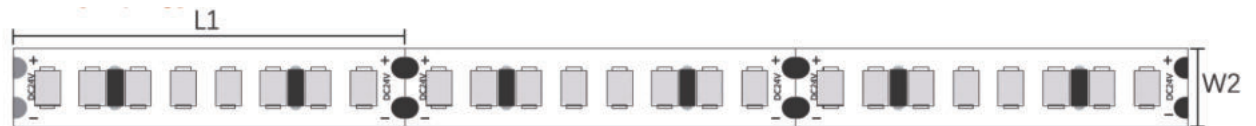

LED Qty	L1(LEDs/cut)	W2(mm/ft)	H3(mm/inch)
238	29.4/7	10/0.39"	1.4/0.05"

S0401/S0402

LED Qty	L1(LEDs/cut)	W2(mm/ft)	H3(mm/inch)
70	100/7	8/0.31"	1.4/0.05"

S0403

LED Qty	L1(LEDs/cut)	W2(mm/ft)	H3(mm/inch)
140	50/7	8/0.31"	5/0.19"

S0404

LED Qty	L1(LEDs/cut)	W2(mm/ft)	H3(mm/inch)
238	29.4/7	10/0.39"	5/0.19"

S0501

LED Qty	L1(LEDs/cut)	W2(mm/ft)	H3(mm/inch)
70	100/7	10/0.39"	4.4/0.17"

S0502

LED Qty	L1(LEDs/cut)	W2(mm/ft)	H3(mm/inch)
140	50/7	10/0.39"	4.4/0.17"