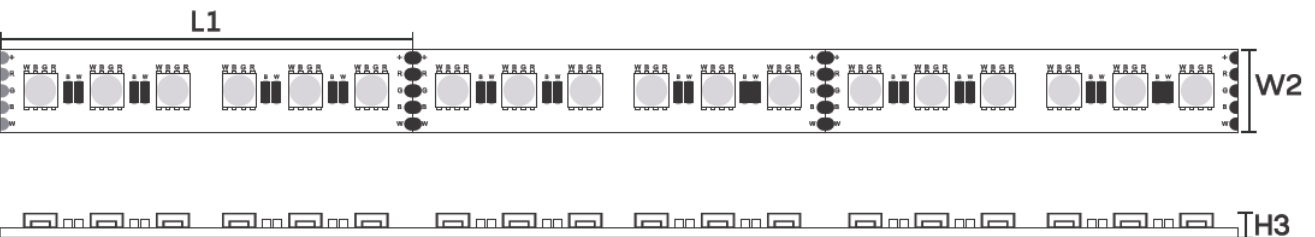

S0501

LED Qty	L1(LEDs/cut)	W2(mm/ft)	H3(mm/inch)
70	100/7	10/0.39"	4.4/0.17"

S0502

LED Qty	L1(LEDs/cut)	W2(mm/ft)	H3(mm/inch)
140	50/7	10/0.39"	4.4/0.17"

S0601

LED Qty	L1(LEDs/cut)	W2(mm/ft)	H3(mm/inch)
60	100/6	10/0.39"	2.2/0.09