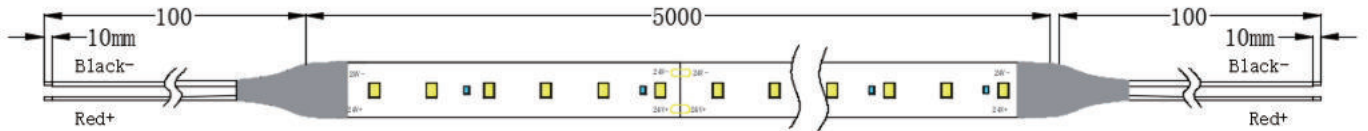

S0404

LED Qty	L1(LEDs/cut)	W2(mm/ft)	H3(mm/inch)
238	29.4/7	10/0.39"	5/0.19"

S0501

LED Qty	L1(LEDs/cut)	W2(mm/ft)	H3(mm/inch)
70	100/7	10/0.39"	4.4/0.17"

S0502

LED Qty	L1(LEDs/cut)	W2(mm/ft)	H3(mm/inch)
140	50/7	10/0.39"	4.4/0.17"