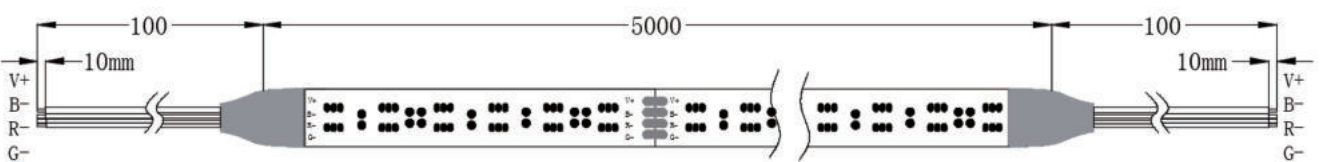

LED Qty	L1(LEDs/cut)	W2(mm/ft)	H3(mm/inch)
60	100/6	10/0.39"	2.2/0.09