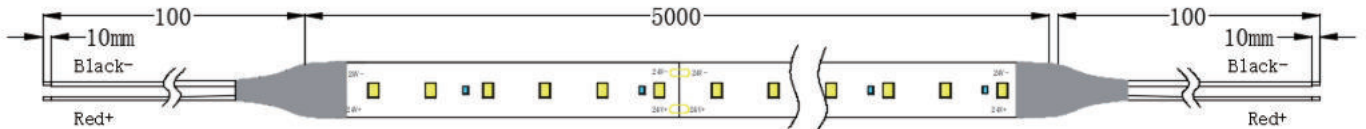

## Installation

S0301/S0302/S0303

S0304/S0305

LED Qty	L1(LEDs/cut)	W2(mm/ft)	H3(mm/inch)
120	20/6"	5/0.19"	1.4/0.05"

S0306/S0307/S0308

LED Qty	L1(LEDs/cut)	W2(mm/ft)	H3(mm/inch)
140	50/7	8/0.31"	1.4/0.05"

S0309/S0310/S0311/S0312/S0313