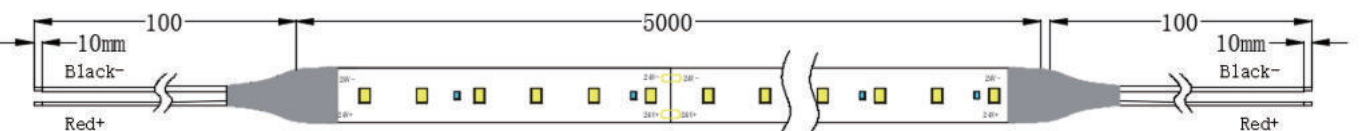

S0404

LED Qty	L1(LEDs/cut)	W2(mm/ft)	H3(mm/inch)
238	29.4/7	10/0.39"	5/0.19"

S0501

LED Qty	L1(LEDs/cut)	W2(mm/ft)	H3(mm/inch)
70	100/7	10/0.39"	4.4/0.17"

S0502

LED Qty	L1(LEDs/cut)	W2(mm/ft)	H3(mm/inch)
140	50/7	10/0.39"	4.4/0.17"