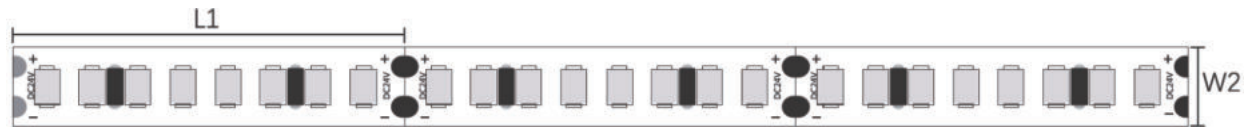

## Installation

S0301/S0302/S0303

S0304/S0305

LED Qty	L1(LEDs/cut)	W2(mm/ft)	H3(mm/inch)
120	20/6"	5/0.19"	1.4/0.05"

S0306/S0307/S0308

LED Qty	L1(LEDs/cut)	W2(mm/ft)	H3(mm/inch)
140	50/7	8/0.31"	1.4/0.05"

S0309/S0310/S0311/S0312/S0313

LED Qty	L1(LEDs/cut)	W2(mm/ft)	H3(mm/inch)
238	29.4/7	10/0.39"	1.4/0.05"

S0401/S0402

LED Qty	L1(LEDs/cut)	W2(mm/ft)	H3(mm/inch)
70	100/7	8/0.31"	1.4/0.05"

S0403

LED Qty	L1(LEDs/cut)	W2(mm/ft)	H3(mm/inch)
140	50/7	8/0.31"	5/0.19"