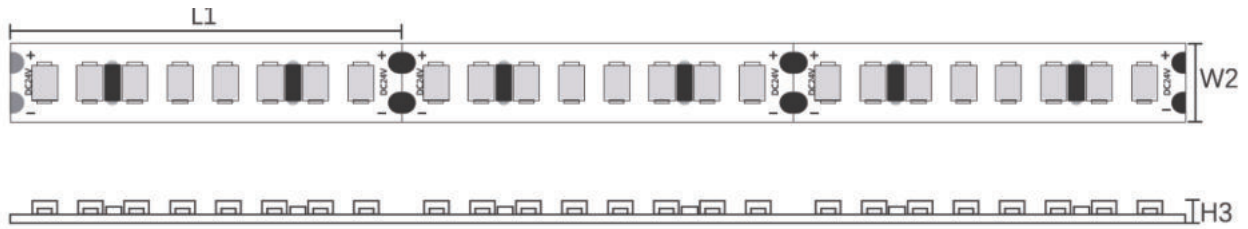

## Product Image:

## Installation

S0301/S0302/S0303

S0304/S0305

LED Qty	L1(LEDs/cut)	W2(mm/ft)	H3(mm/inch)
120	20/6"	5/0.19"	1.4/0.05"

S0306/S0307/S0308

LED Qty	L1(LEDs/cut)	W2(mm/ft)	H3(mm/inch)
140	50/7	8/0.31"	1.4/0.05"

S0309/S0310/S0311/S0312/S0313