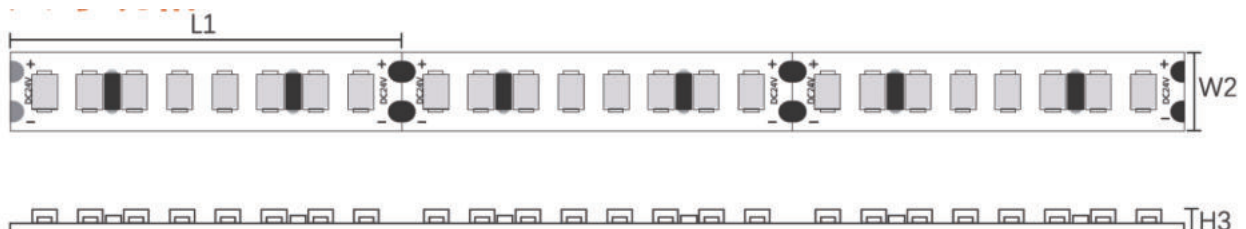

## Installation

S0301/S0302/S0303

S0304/S0305

LED Qty	L1(LEDs/cut)	W2(mm/ft)	H3(mm/inch)
120	20/6"	5/0.19"	1.4/0.05"

S0306/S0307/S0308

LED Qty	L1(LEDs/cut)	W2(mm/ft)	H3(mm/inch)
140	50/7	8/0.31"	1.4/0.05"

S0309/S0310/S0311/S0312/S0313