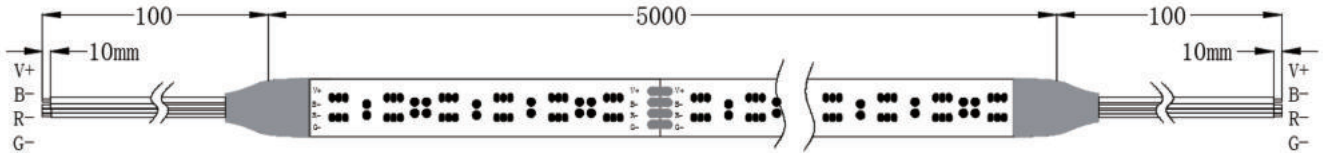

S0601

LED Qty	L1(LEDs/cut)	W2(mm/ft)	H3(mm/inch)
60	100/6	10/0.39"	2.2/0.09

S0602

LED Qty	L1(LEDs/cut)	W2(mm/ft)	H3(mm/inch)
60	100/6	10/0.39"	5/0.19"

S0603

LED Qty	L1(LEDs/cut)	W2(mm/ft)	H3(mm/inch)
60	100/6	12/0.47"	4.4/0.17"